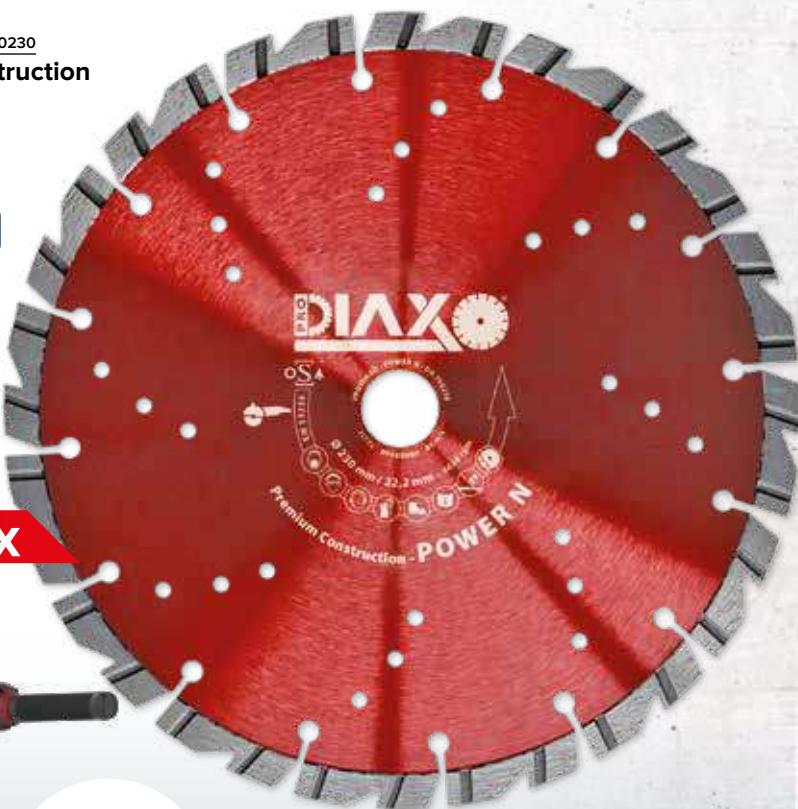

ACTIE FOLDER

02/2023

FOLDER ACTION

Geldig van
15/03/2023
tot
15/07/2023

Valable du
15/03/2023
jusqu'au
15/07/2023

BATTIPAV

SPECIAL CONSTRUCTION DISCS

Tot einde voorraad / Jusqu'à épuisement du stock

POWER N

Ø 230 / 22,2 mm DX 290230

Premium Construction

6x